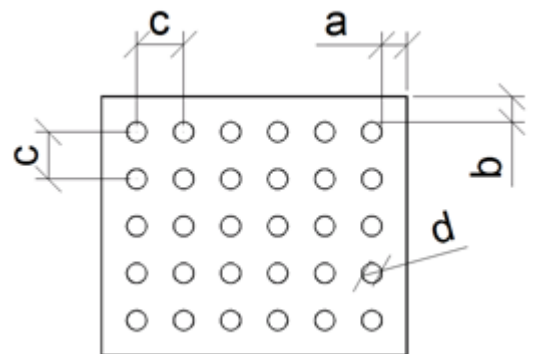

PROPERTIES

Model name	Ruukki Primo Skyline 100
Horizontal joint	5...35 mm continuously adjustable
Vertical joint	5...35 mm continuously adjustable
Fastening holes diameter	5 x 10 mm
Ventilation holes size	5 x 15 mm
Width	200...4000 mm
Height	200...1000 mm
Depth	40 mm

FASTENING STYLE

Fastening style	Joint width	Individually replaceable panel
Concealed	5...35 mm	No
Visible	20 mm and 35 mm	Yes

PERFORATION LAYOUT

Dimension/hole	mm
a	≥10